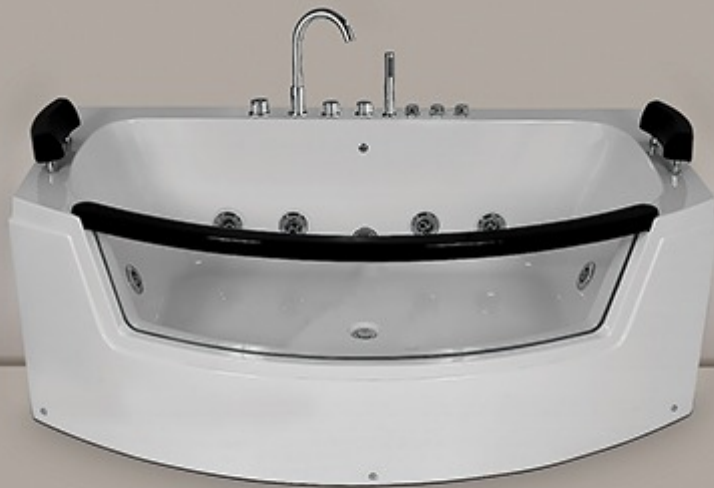

BTS # 23 Size: 42 "x 72 "